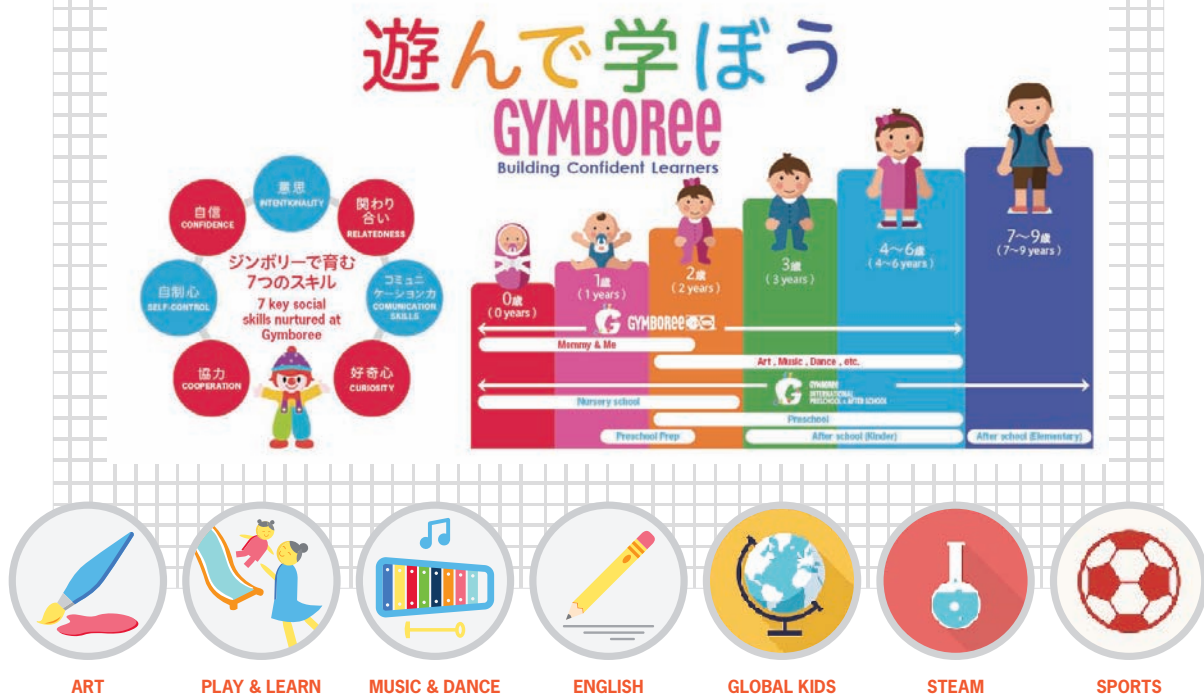

Please contact your closest school for details.
The campaign period will be between 8/1 and 10/31.
(Includes families who enroll from October.)

※All campaigns require that families enroll until December and will be recalled if families leave Gymboree before then.

GYMBOREE
INTERNATIONAL
PRESCHOOL & AFTER SCHOOL

Please see the back for details.

Why Gymboree International School?

Gymboree has been the global leader in early child development programs for over 40 years. We currently have more than 750 centers in over 50 countries. Our unique programs created based on the latest research from "Zero to Three", encourage children to explore and play in a fun, age-appropriate learning environment. At Gymboree International School (GIS), we incorporate our global programming with English learning activities to help prepare our students with the communication skills and cognitive skills, curiosity, motivation and cultural understanding they need to succeed in the global society.

Gymboree's Unique Curriculum

Our activities encourage children to think for themselves, share their ideas, and develop into motivated learners!

Please contact your closest school to reserve a trial lesson or school visit!